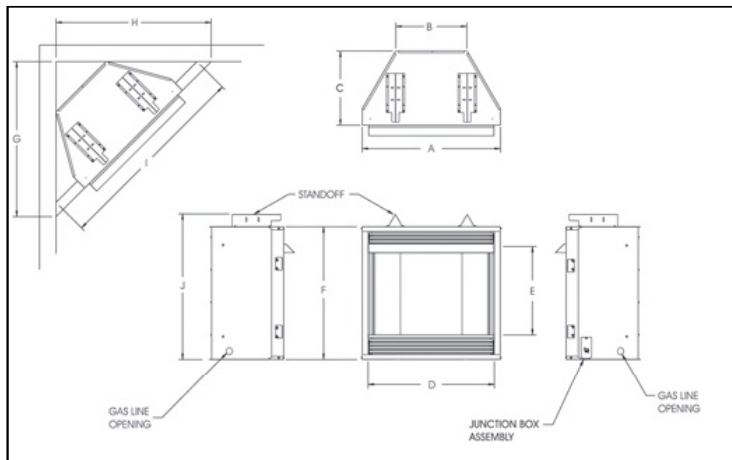

Fireplace Dimensions (in inches)

Model	Max. Input Btu's	A	B	C	D	E	F	G	H	I	J	Weight (lb.)
AVF-24FP	20,000	22 3/4	17 1/4	11			26 1/2					51
AVFP-32FP	32,000	34	29	17 3/8	31	22 7/8	32 3/4	44 7/16	44 7/16	55 7/8	35 3/4	110
AVFP-36FP	36,000	39	34	17 3/8	36	24 7/8	34 3/4	48	48	60 7/8	37 3/4	121

Fireplace Framing Dimensions (in inches)

Model	Framing Width	Framing Height	Framing Depth
AVF-24FP	23 1/4	27	11 1/2
AVFP-32FP	34 1/2	36	17 7/8
AVFP-36FP	39 1/2	38	17 7/8

Member of the following industry associations:

AMERICAN HEARTH
The Choice for Efficiency

A Registered Trademark of Empire Comfort Systems, Inc.
918 Freeburg Ave. • Belleville, IL 62222-0529
618-233-7420 • FAX 618-233-7097

www.americanhearth.com

AH-710 Rev. A 3/08